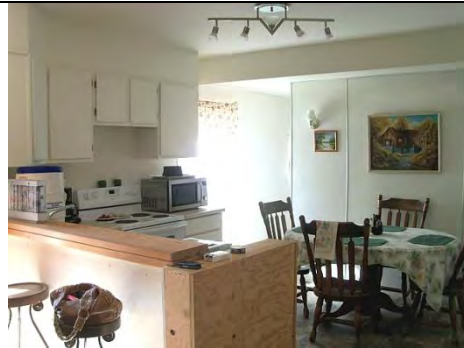

Aerial Location

Home, Boat House, Garage, Water Shed,
Horse Stalls and Fenced horse pasture
Tractor Excluded