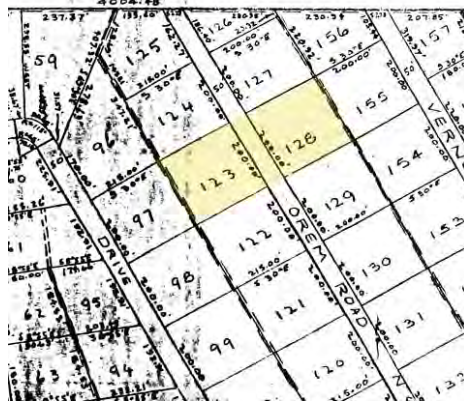

Aerial Location

Home, Boat House, Garage, Water Shed,  
Horse Stalls and Fenced horse pasture  
Tractor Excluded

PARCEL INFORMATION	
Tax Id	PT-1-123; & PT-1-128
Zoning	Residential; Recreational
Access	Hwy 40, 33910 W
Easements	See Title Report
Homeowner Assn	No
CC&Rs	None
Water Shares	None
Oil, Gas, Minerals	Excluded
2010 Taxes	\$395
UTILITIES	
Electricity	Moon Lake Electric (435-722-2448)
Culinary Water	500 gallon Storage Tank, protected. 250 gallon travel tank
Septic	Yes, Installed
Landline Phone	Strada Networks (435-622-5007) – Not connected
Garbage Pickup	K&K Dumpsters (435-722-1244)
SERVICES	
Postal	Fruitland has a contract Post Office (435-548-2399)
Schools	Duchesne County District (435-738-1240)
Shopping	Fruitland UT is a recreational area with two convenience-type stores. All County Store (MM62) has groceries, café and RV parking. Gas N Grub (MM59) has groceries & gas. Primary shopping areas are Duchesne (26 miles East) and Heber City (45 miles West). Both towns are accessed via Hwy 40.
Public Transportation	None. However, there is a Senior Bus that goes from Fruitland to Duchesne once a week.
Medical Facilities	Duchesne City has a clinic. Full care medical is offered at Uintah Basin Medical Center, Roosevelt UT and Heber City UT, 1485 S Hwy 40. 435-654-2500. Both are approximately one hour from Fruitland UT.
Fire Protection	Call 911. Fruitland has a volunteer Fire Department
Police / Emergency	Call 911. Duchesne County Sheriff 435-738-0196. Dispatch 435-738-2424.

# A TREASURE TROVE

A sweet little place, **completely furnished**

Home, Boat House, Garage, Water Shed,  
Horse Stalls and Fenced horse pasture

**\$79,900**

1.91 acres

34114 W Orem (Risky Ragged) Rd, Fruitland UT  
Pinion Retreat Lots 123 & 128