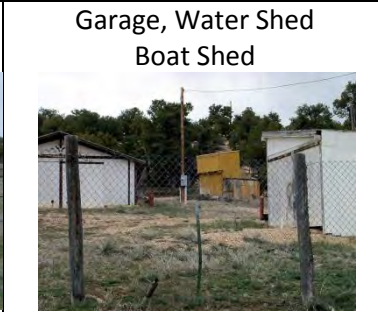

Aerial Location

Home, Boat House, Garage, Water Shed,  
Horse Stalls and Fenced horse pasture  
Tractor Excluded

PARCEL INFORMATION	
Tax Id	PT-1-123; & PT-1-128
Zoning	Residential; Recreational
Access	Hwy 40, 33910 W
Easements	See Title Report
Homeowner Assn	No
CC&Rs	None
Water Shares	None
Oil, Gas, Minerals	Excluded
2010 Taxes	\$395
UTILITIES	
Electricity	Moon Lake Electric (435-722-2448)
Culinary Water	500 gallon Storage Tank, protected. 250 gallon travel tank
Septic	Yes, Installed
Landline Phone	Strada Networks (435-622-5007) – Not connected
Garbage Pickup	K&K Dumpsters (435-722-1244)
SERVICES	
Postal	Fruitland has a contract Post Office (435-548-2399)
Schools	Duchesne County District (435-738-1240)
Shopping	Fruitland UT is a recreational area with two convenience-type stores. All County Store (MM62) has groceries, café and RV parking. Gas N Grub (MM59) has groceries & gas. Primary shopping areas are Duchesne (26 miles East) and Heber City (45 miles West). Both towns are accessed via Hwy 40.
Public Transportation	None. However, there is a Senior Bus that goes from Fruitland to Duchesne once a week.
Medical Facilities	Duchesne City has a clinic. Full care medical is offered at Uintah Basin Medical Center, Roosevelt UT and Heber City UT, 1485 S Hwy 40. 435-654-2500. Both are approximately one hour from Fruitland UT.
Fire Protection	Call 911. Fruitland has a volunteer Fire Department
Police / Emergency	Call 911. Duchesne County Sheriff 435-738-0196. Dispatch 435-738-2424.

# A TREASURE TROVE

A sweet little place, **completely furnished**

Home, Boat House, Garage, Water Shed,  
Horse Stalls and Fenced horse pasture

**\$79,900**

1.91 acres

34114 W Orem (Risky Ragged) Rd, Fruitland UT  
Pinion Retreat Lots 123 & 128